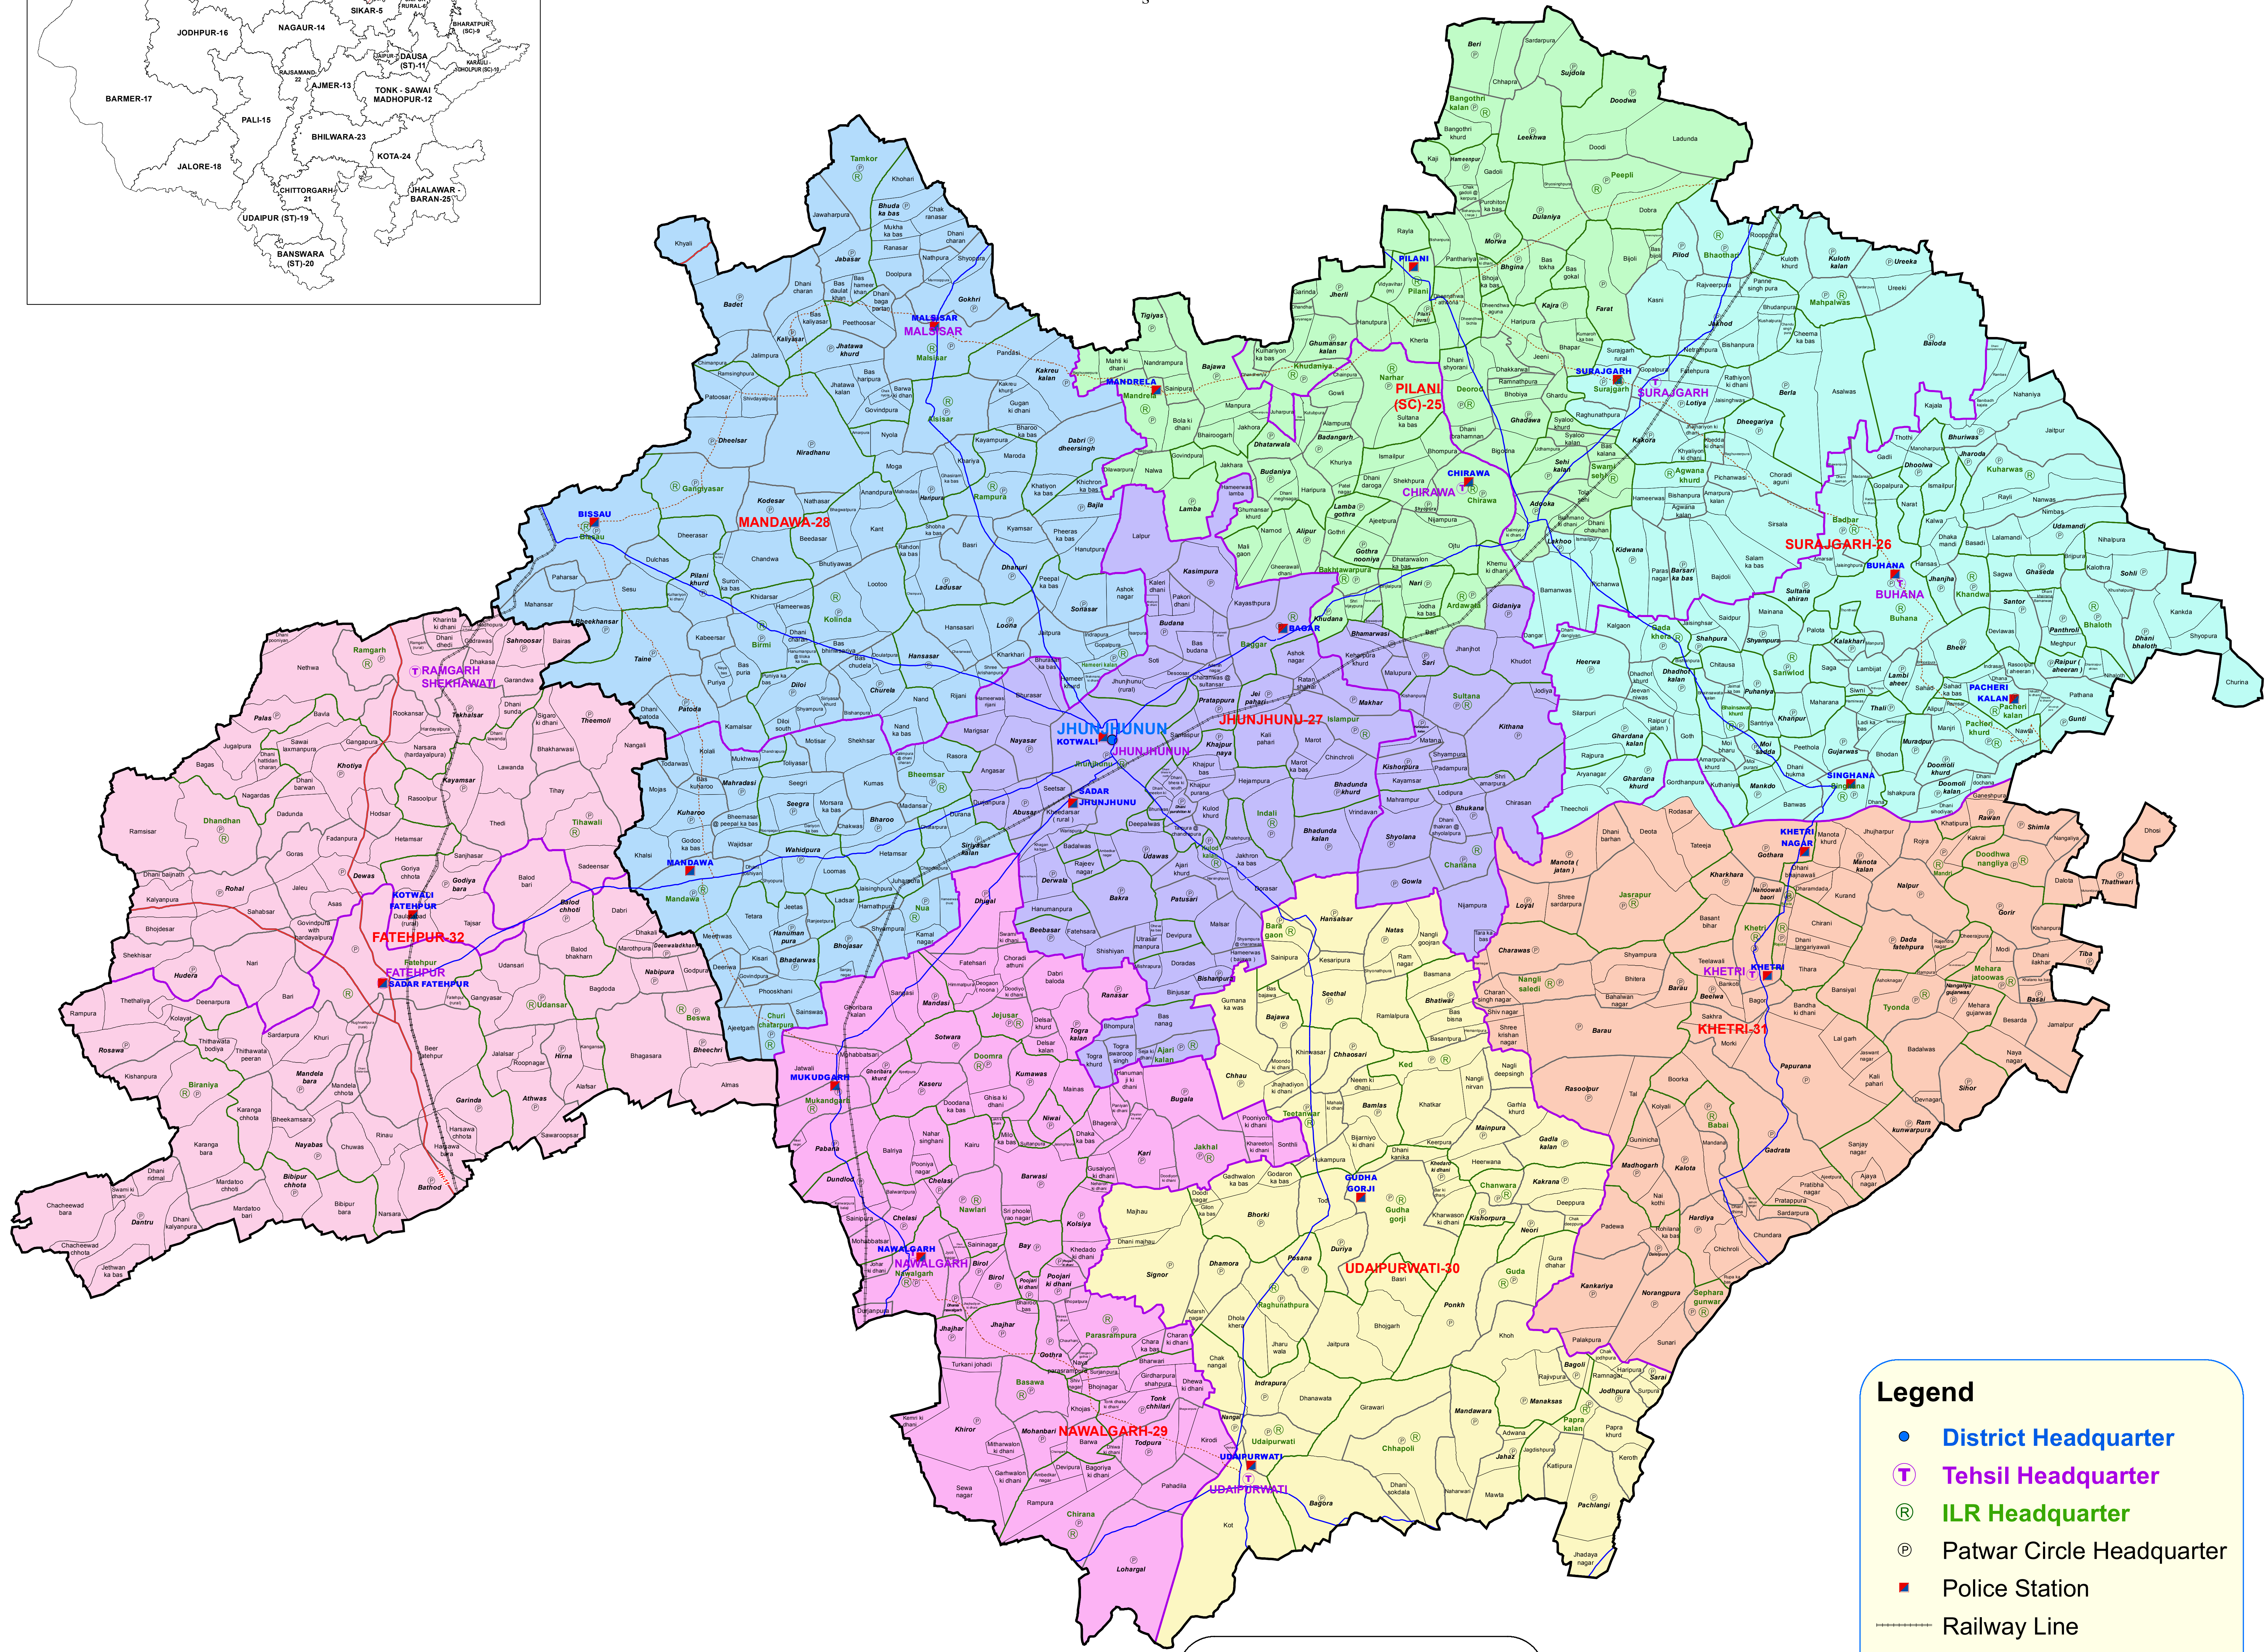

# PARLIAMENTARY CONSTITUENCY - JHUNJHUNUN - 4

**Legend**

- District Headquarter
- ⊕ Tehsil Headquarter
- Ⓡ ILR Headquarter
- Ⓟ Patwar Circle Headquarter
- Police Station
- Railway Line
- National Highway
- State Highway
- Major District Road
- ▭ District Boundary
- ▭ Tehsil Boundary
- ▭ ILR Circle Boundary
- ▭ Patwar Circle Boundary
- ▭ Village Boundary

**Assembly Constituencies**

- FATEHPUR-32
- JHUNJHUNU-27
- KHETRI-31
- MANDAWA-28
- NAWALGARH-29
- PILANI (SC)-25
- SURAJGARH-26
- UDAIPURWATI-30